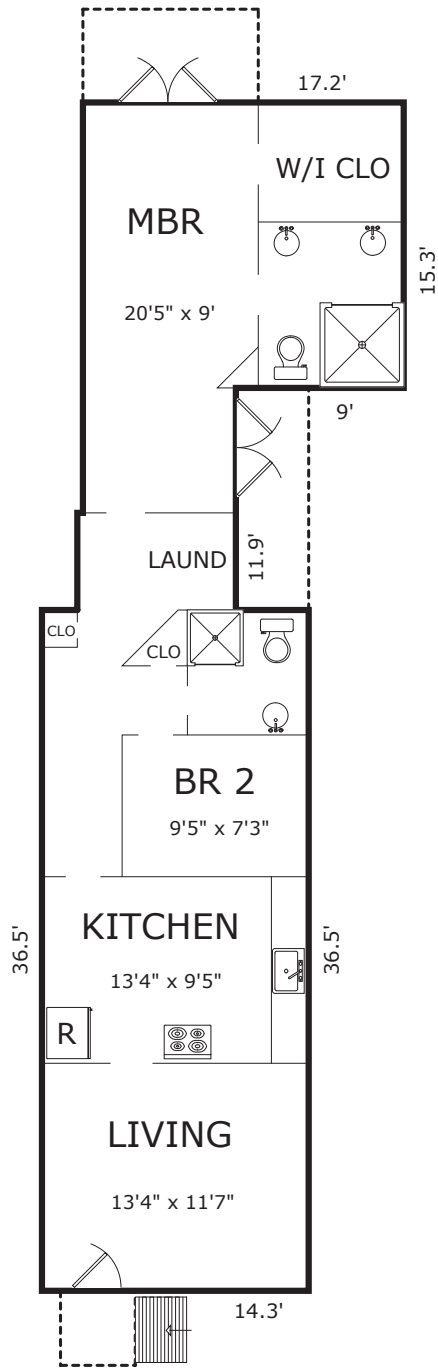

# 671 LOTTIE STREET, MONTEREY, CA 93940

## AREA CALCULATION (approximate)

Net Livable Area:

884sf